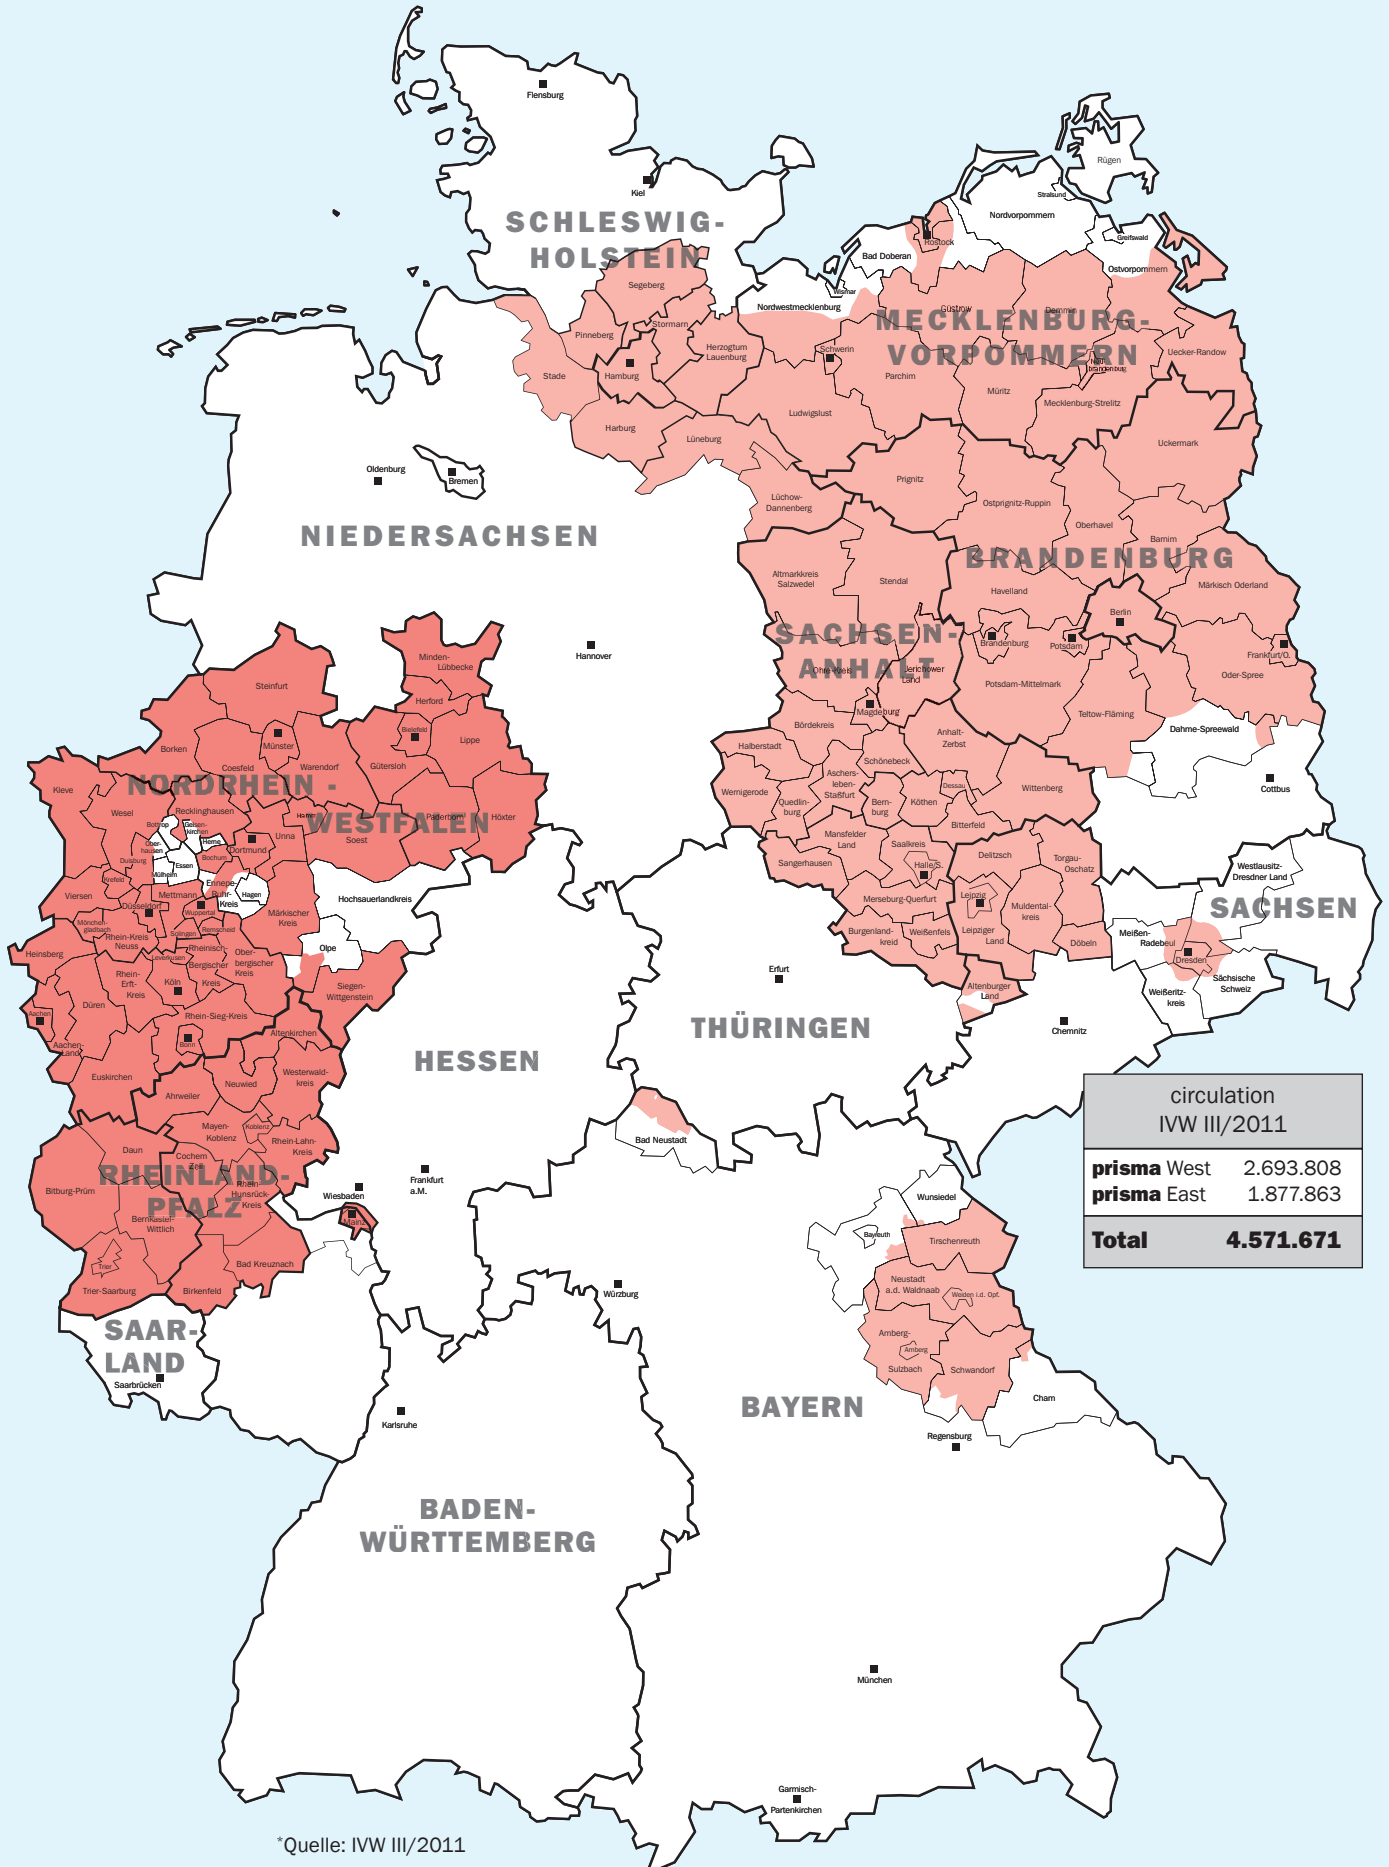

prisma Summarized Rate Card No. 36/2012

prisma East Newspaper Supplement + TV Guide in

East German Counties

Rate Card 3 prisma Ost

(Complete listing of newspapers see rate card)

Publication	weekly
Circulation	1.877.863
Closing date	approx. 4 weeks prior to publication (see rate card)
Size	width x height in mm
print area	193 242
trimmed	203 250
bleed	209 256

Rates (prisma East) in EUR

	4 colours	b/w
1/1 page 193 x 242 bleed size 203 x 250	28.160	20.972
1/2 page 95 x 242 / 193 x 119 bleed sizes 101 x 250 / 203 x 123	15.126	10.486
1/4 page 46 x 242 / 95 x 119 / 193 x 58 bleed sizes 52 x 250 / 101 x 123 / 203 x 62	7.563	5.244
1/8 page 46 x 119 / 95 x 58 / 193 x 28 bleed sizes 52 x 123 / 101 x 62 / 203 x 32	3.892	2.620
No extra charge for bleed, 15% commission		

For further standard sizes

tel: +49-211-5051547

fax: +49-211-5051549

Technical requirements:

Digital datas preferred.

Request: www.duon-portal.de

prisma circulation area

*Quelle: IVW III/2011